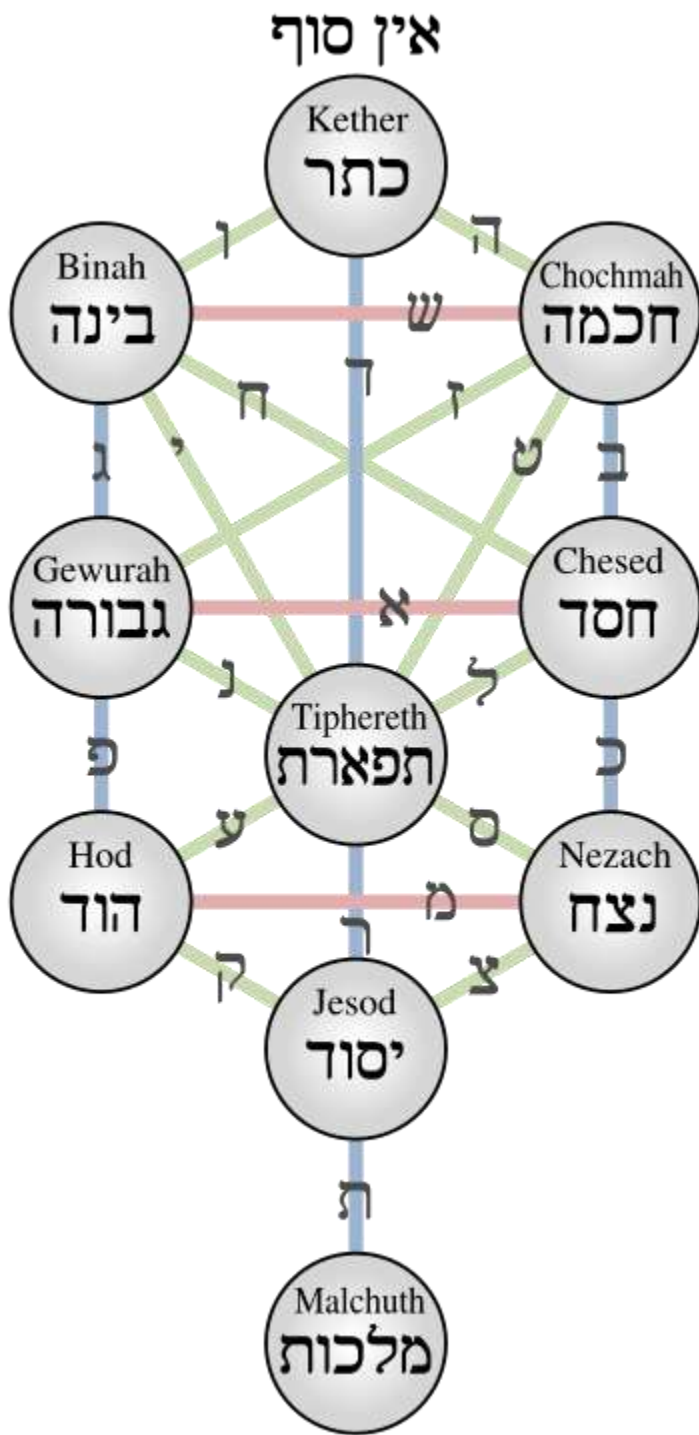

# לכה דודי LECHA DODI

---

חיפוש ומציאת איזון בסיפור Seeking and Finding Balance in a Story

DR. JEANNETTE BLAND  
CONGREGATION AGUDAS ACHIM AUSTIN, TX  
Tikkun Leil Shavuot 5781

Lecha Dodi

is...

---

---

---

---

---

---

1) what does Lecha Dodi have to do with me?,

2) When I sing Lecha Dodi at Kabbalat Shabbat, what's going on? (actually/metaphorically)

3) what is meant by *kabbalistic motifs* in Lecha Dodi – how is this a teaching for me?

I- overview of Alkabetz – story; creation story – kabbalah/Zohar

II- Lecha Dodi story – chorus

III- Lecha Dodi & self; individuation, hologram, liminal space

IV-etz hayim & Lecha Dodi verses

An overlay of the Tree of Life, Lecha Dodi verses, and our human bodies

Rabbi Shlomo Halevi Alkabetz YouTube [https://youtu.be/t8q\\_2HKGQZc](https://youtu.be/t8q_2HKGQZc)

What is Depth Psychology? YouTube Dr. Stephen Aisenstadt YouTube <https://youtu.be/-gSBZoCO8dA>