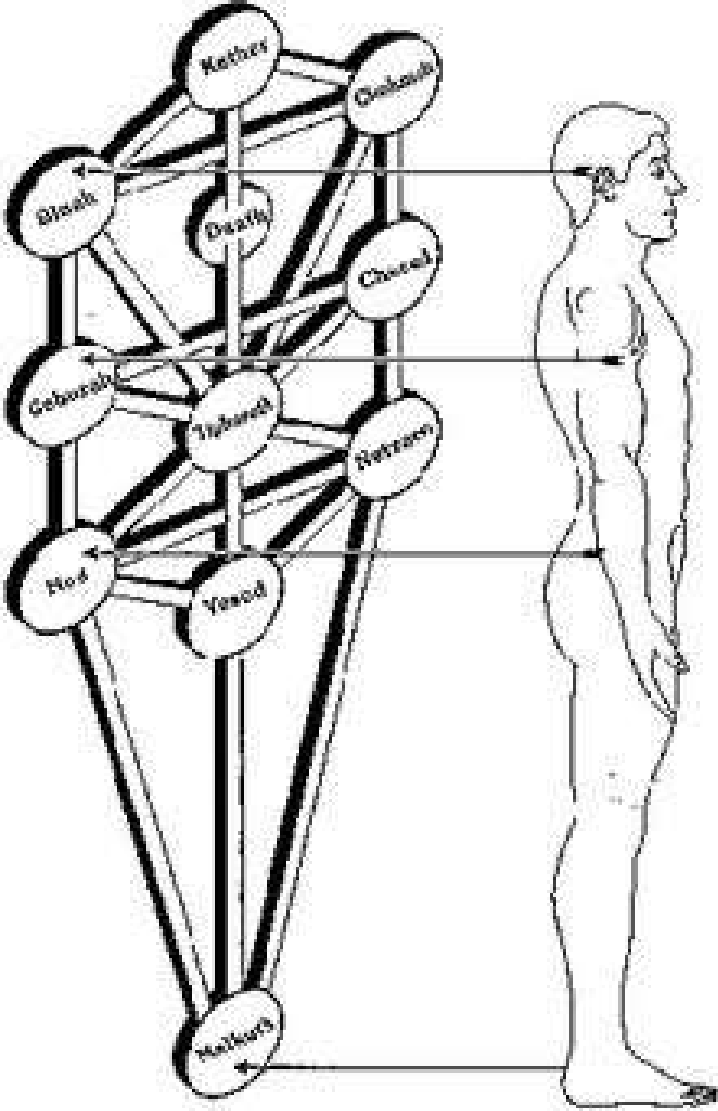

# לכה דודי LECHA DODI

---

חיפוש ומציאת איזון בסיפור Seeking and Finding Balance in a Story

DR. JEANNETTE BLAND  
CONGREGATION AGUDAS ACHIM AUSTIN, TX  
Tikkun Leil Shavuot 5781

Lecha Dodi

is...

---

---

---

---

---

---

1) what does Lecha Dodi have to do with me?,

2) When I sing Lecha Dodi at Kabbalat Shabbat, what's going on? (actually/metaphorically)

3) what is meant by *kabbalistic motifs* in Lecha Dodi – how is this a teaching for me?

I- overview of Alkabetz – story; creation story – kabbalah/Zohar

II- Lecha Dodi story – chorus

III- Lecha Dodi & self; individuation, hologram, liminal space

IV-etz hayim & Lecha Dodi verses

An overlay of the Tree of Life, Lecha Dodi verses, and our human bodies