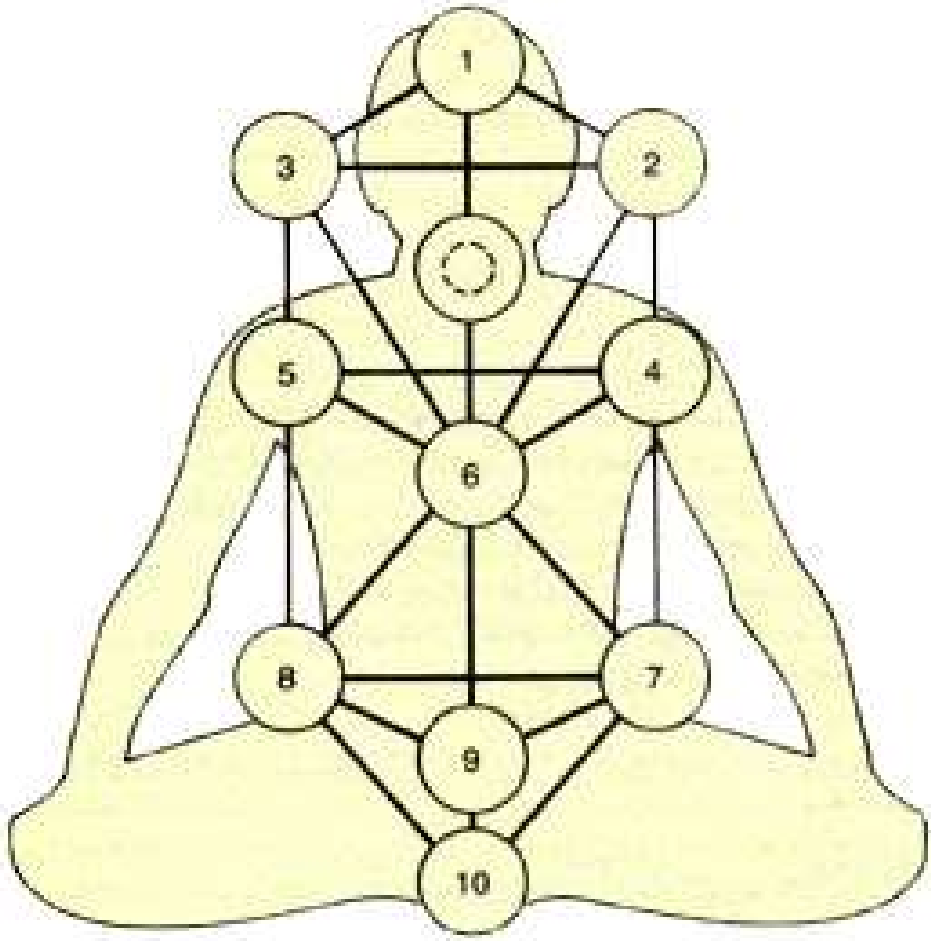

---

---

---

---

1) what does Lecha Dodi have to do with me?,

2) When I sing Lecha Dodi at Kabbalat Shabbat, what's going on? (actually/metaphorically)

3) what is meant by *kabbalistic motifs* in Lecha Dodi – how is this a teaching for me?

I- overview of Alkabetz – story; creation story – kabbalah/Zohar

II- Lecha Dodi story – chorus

III- Lecha Dodi & self; individuation, hologram, liminal space

IV-etz hayim & Lecha Dodi verses

An overlay of the Tree of Life, Lecha Dodi verses, and our human bodies